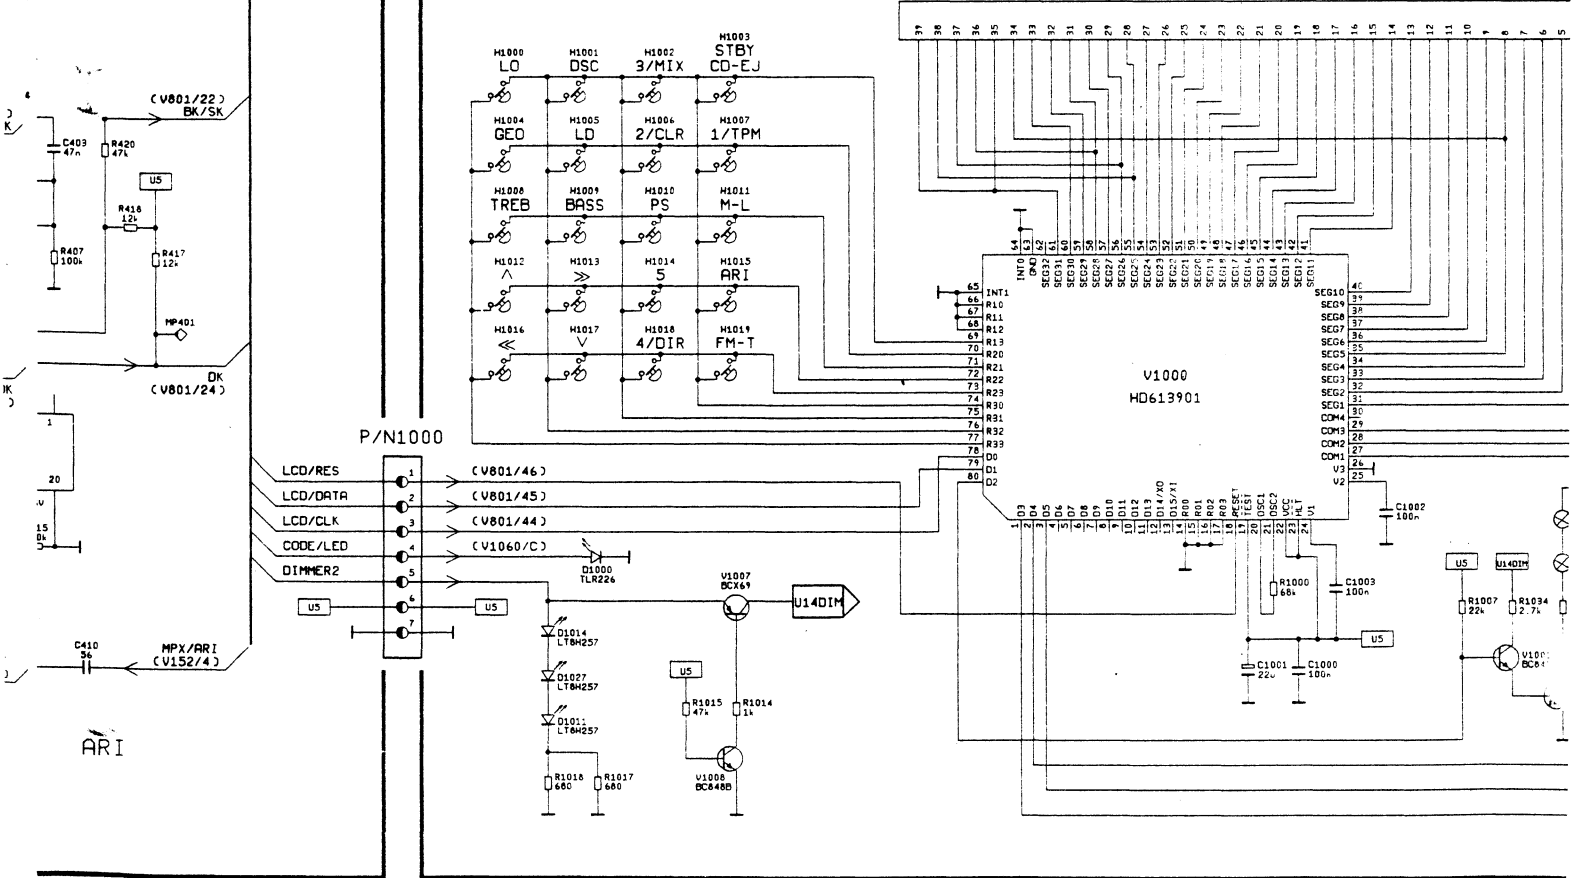

MUNSHEN C/D 41 DSC + C/D + KEU CARD

NF-VERSTÄRKER

NF-STELLER

PREAMP OUT

NETZTEIL

NF-STEIL

KEYBOARD + LCD-TREIBER

OPTICAL PICK-UP BLOCK (1/2)

OPTICAL PICK-UP BLOCK (1/2)

● IC501 CXA-1081C

TO MAIN SECTION