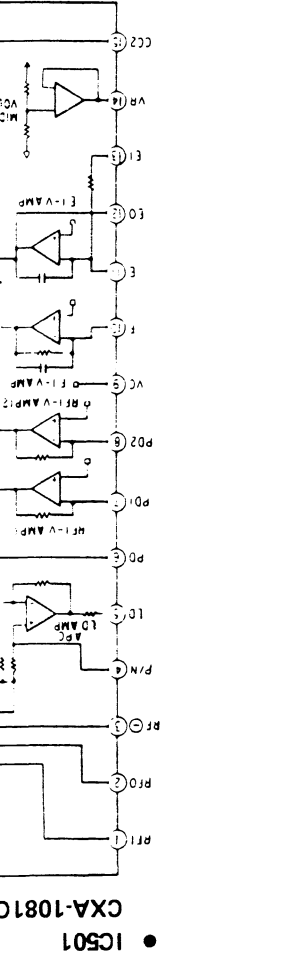

MUNSHEN C/D 41 DSC + C/D + KEU CARD

NF-VERSTÄRKER

NF-STELLER

PREAMP OUT

NETZTEIL

NF-STEIL

KEYBOARD + LCD-TREIBER

OPTICAL PICK-UP BLOCK (1/2)

OPTICAL PICK-UP BLOCK (1/2)

● IC501 CXA-1081C

TO MAIN SECTION