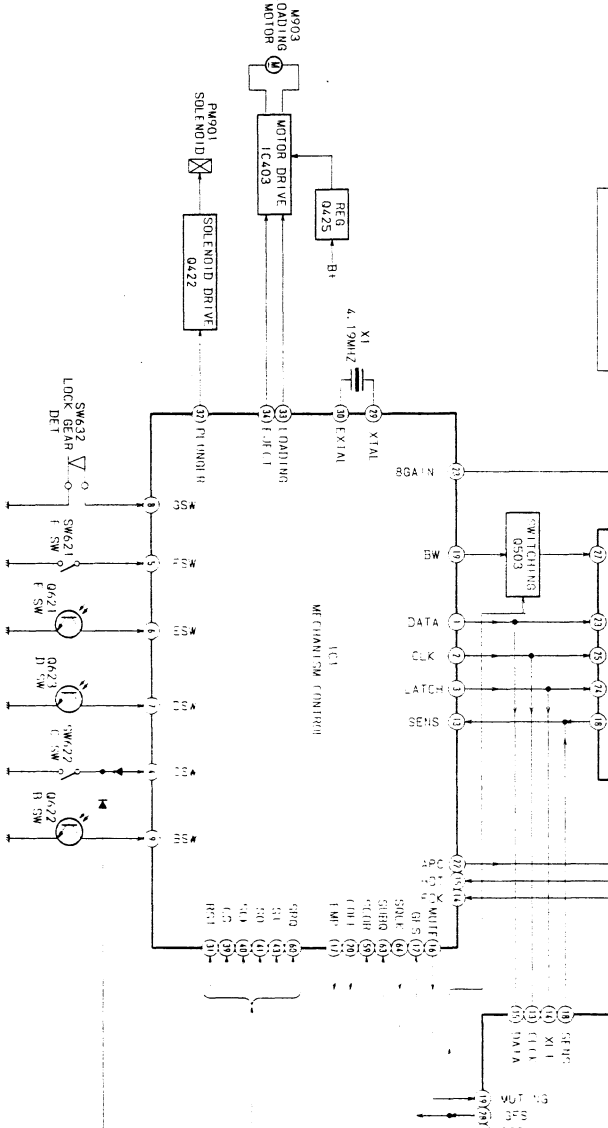

MUNSHEN C/D 41 DSC + C/D + KEU CARD

NF-VERSTÄRKER

NF-STELLER

PREAMP OUT

NETZTEIL

NF-STEIL

KEYBOARD + LCD-TREIBER

OPTICAL PICK-UP BLOCK (1/2)

OPTICAL PICK-UP BLOCK (1/2)

● IC501 CXA-1081C

TO MAIN SECTION