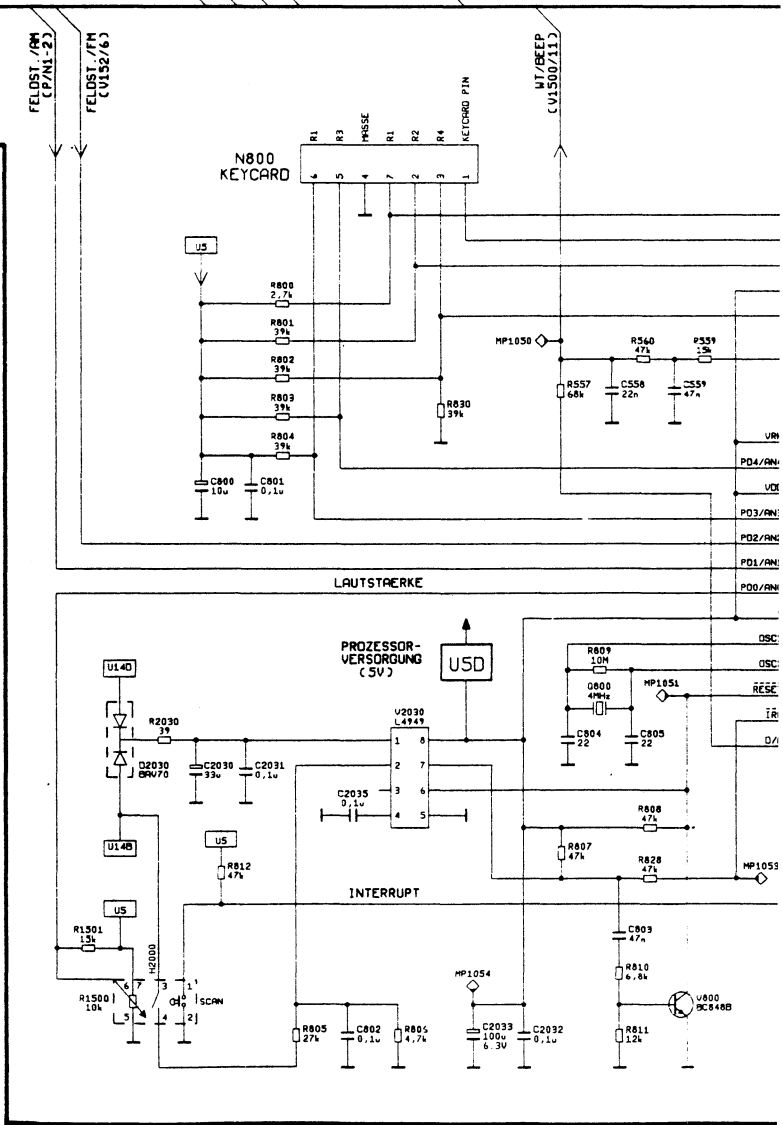

MUNSHEN C/D 41 DSC + C/D + KEU CARD

NF-VERSTÄRKER

NF-STELLER

PREAMP OUT

NETZTEIL

NF-STEIL

KEYBOARD + LCD-TREIBER

OPTICAL PICK-UP BLOCK (1/2)

OPTICAL PICK-UP BLOCK (1/2)

● IC501 CXA-1081C

TO MAIN SECTION