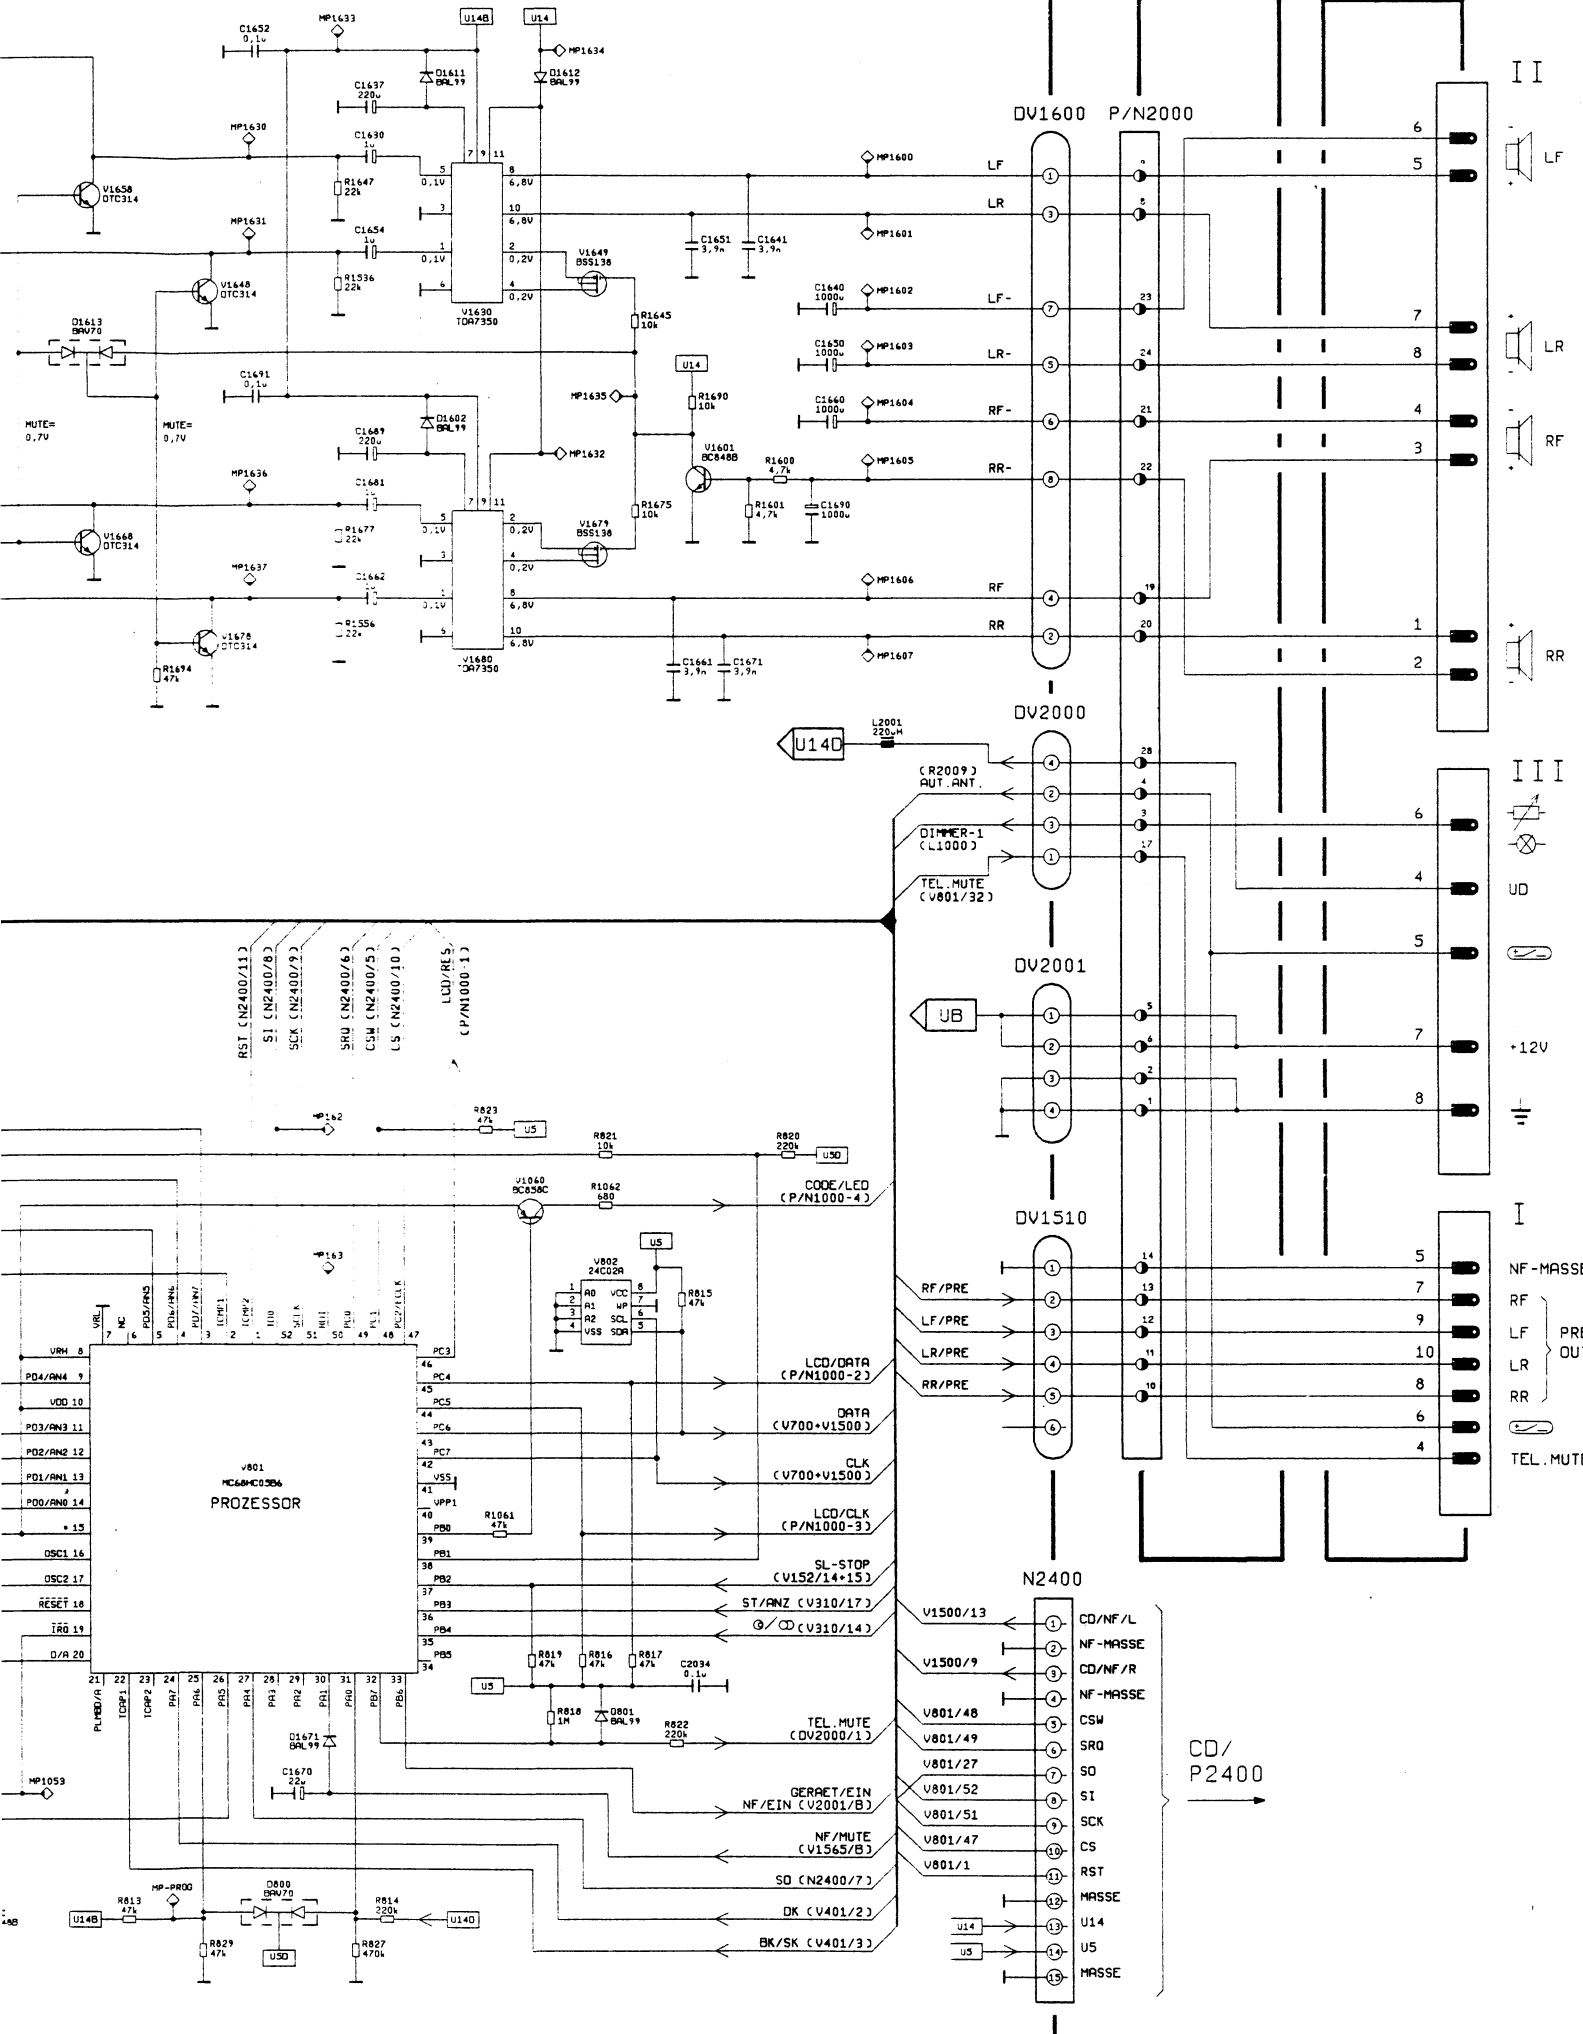

MUNSHEN C/D 41 DSC + C/D + KEU CARD

NF-VERSTÄRKER

NF-STELLER

PREAMP OUT

NETZTEIL

NF-STEIL

KEYBOARD + LCD-TREIBER

OPTICAL PICK-UP BLOCK (1/2)

OPTICAL PICK-UP BLOCK (1/2)

● IC501 CXA-1081C

TO MAIN SECTION