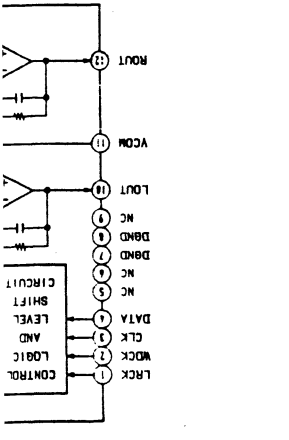

MUNSHEN C/D 41 DSC + C/D + KEU CARD

NF-VERSTÄRKER

NF-STELLER

PREAMP OUT

NETZTEIL

NF-STEIL

KEYBOARD + LCD-TREIBER

OPTICAL PICK-UP BLOCK (1/2)

OPTICAL PICK-UP BLOCK (1/2)

● IC501 CXA-1081C

TO MAIN SECTION