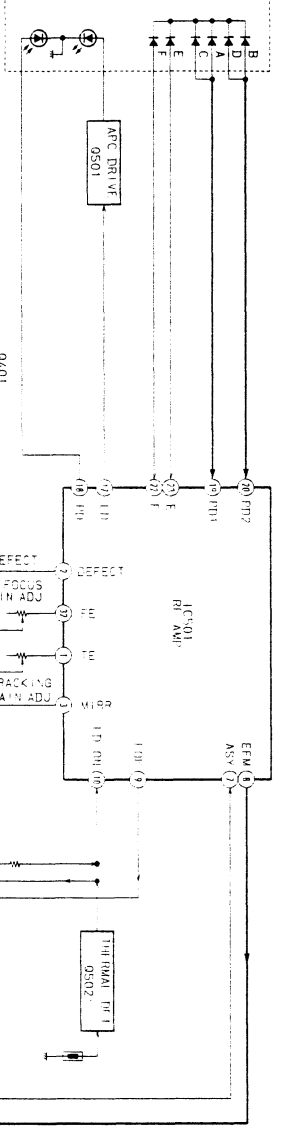

MUNSHEN C/D 41 DSC + C/D + KEU CARD

NF-VERSTÄRKER

NF-STELLER

PREAMP OUT

NETZTEIL

NF-STEIL

KEYBOARD + LCD-TREIBER

OPTICAL PICK-UP BLOCK (1/2)

OPTICAL PICK-UP BLOCK (1/2)

● IC501 CXA-1081C

TO MAIN SECTION