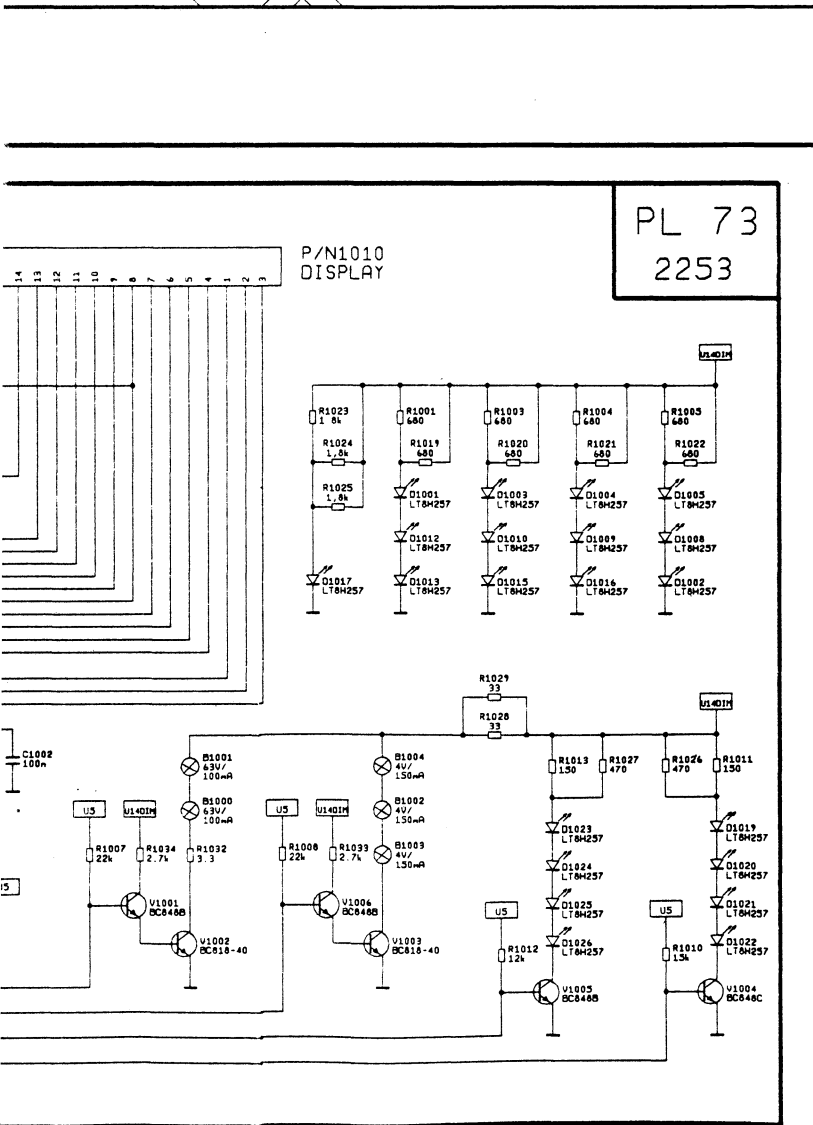

MUNSHEN C/D 41 DSC + C/D + KEU CARD

NF-VERSTÄRKER

NF-STELLER

PREAMP OUT

NETZTEIL

NF-STEIL

KEYBOARD + LCD-TREIBER

OPTICAL PICK-UP BLOCK (1/2)

OPTICAL PICK-UP BLOCK (1/2)

● IC501 CXA-1081C

TO MAIN SECTION