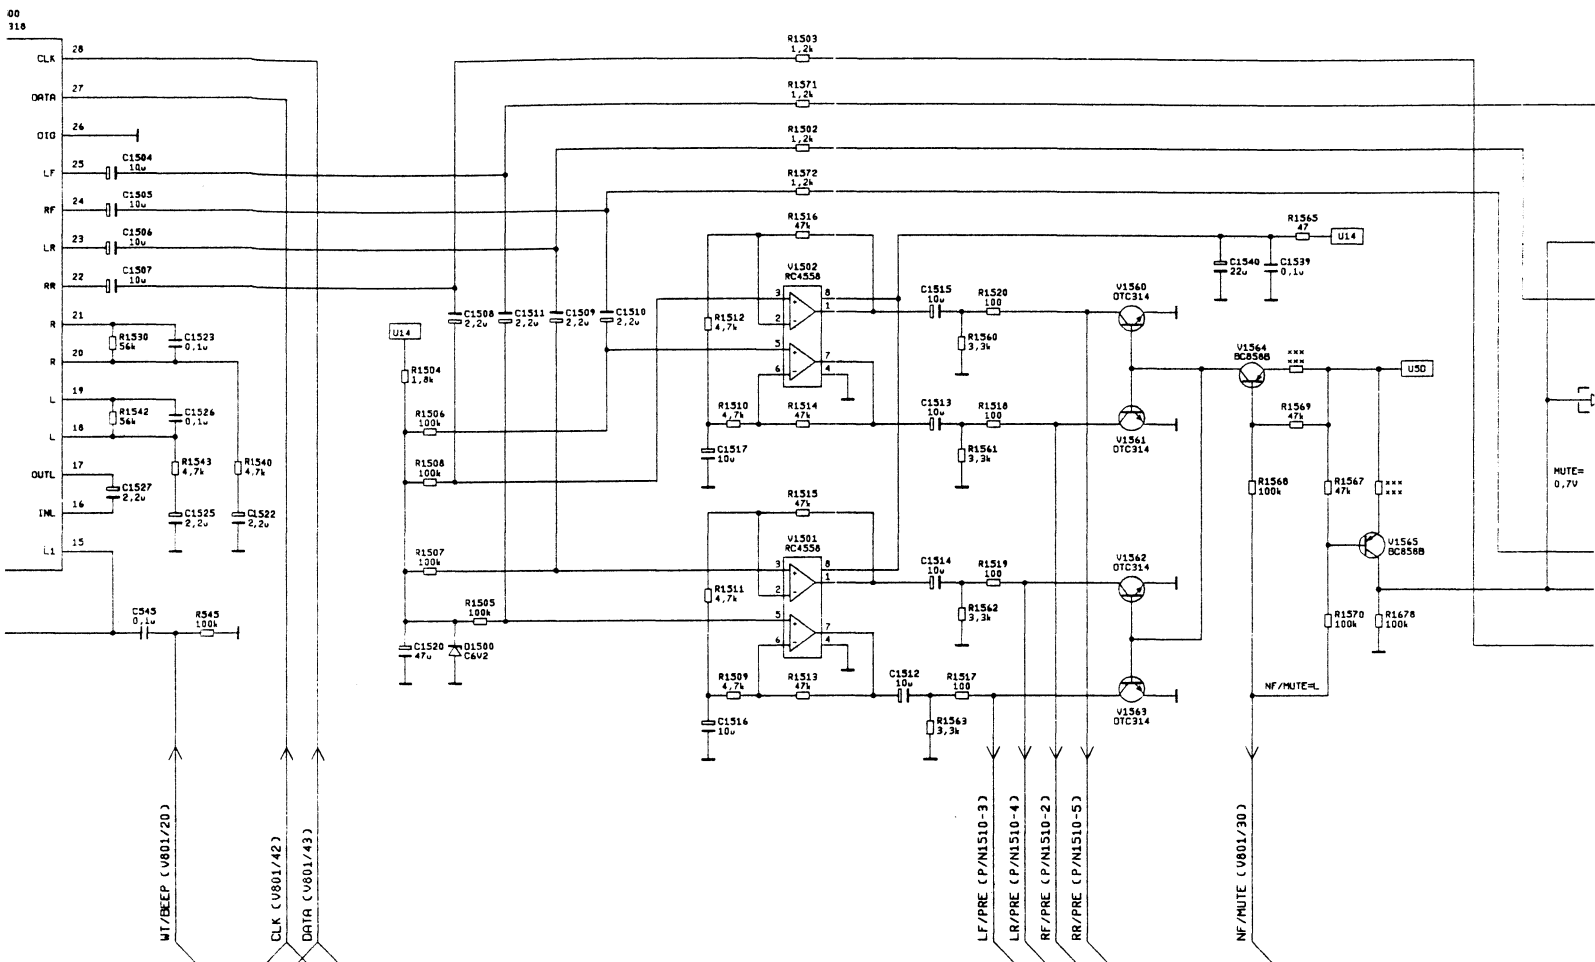

MUNSHEN C/D 41 DSC + C/D + KEU CARD

NF-VERSTÄRKER

NF-STELLER

PREAMP OUT

NETZTEIL

NF-STEIL

KEYBOARD + LCD-TREIBER

OPTICAL PICK-UP BLOCK (1/2)

OPTICAL PICK-UP BLOCK (1/2)

● IC501 CXA-1081C

TO MAIN SECTION