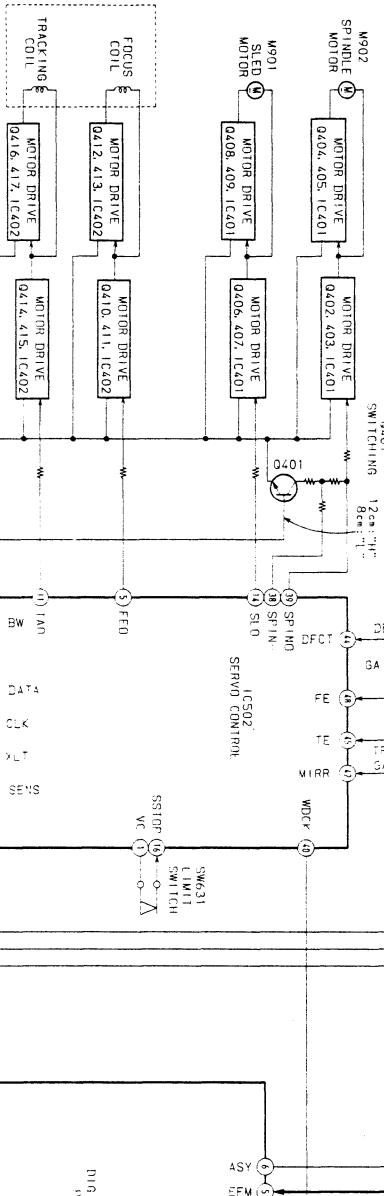

MUNSHEN C/D 41 DSC + C/D + KEU CARD

NF-VERSTÄRKER

NF-STELLER

PREAMP OUT

NETZTEIL

NF-STEIL

KEYBOARD + LCD-TREIBER

OPTICAL PICK-UP BLOCK (1/2)

OPTICAL PICK-UP BLOCK (1/2)

● IC501 CXA-1081C

TO MAIN SECTION