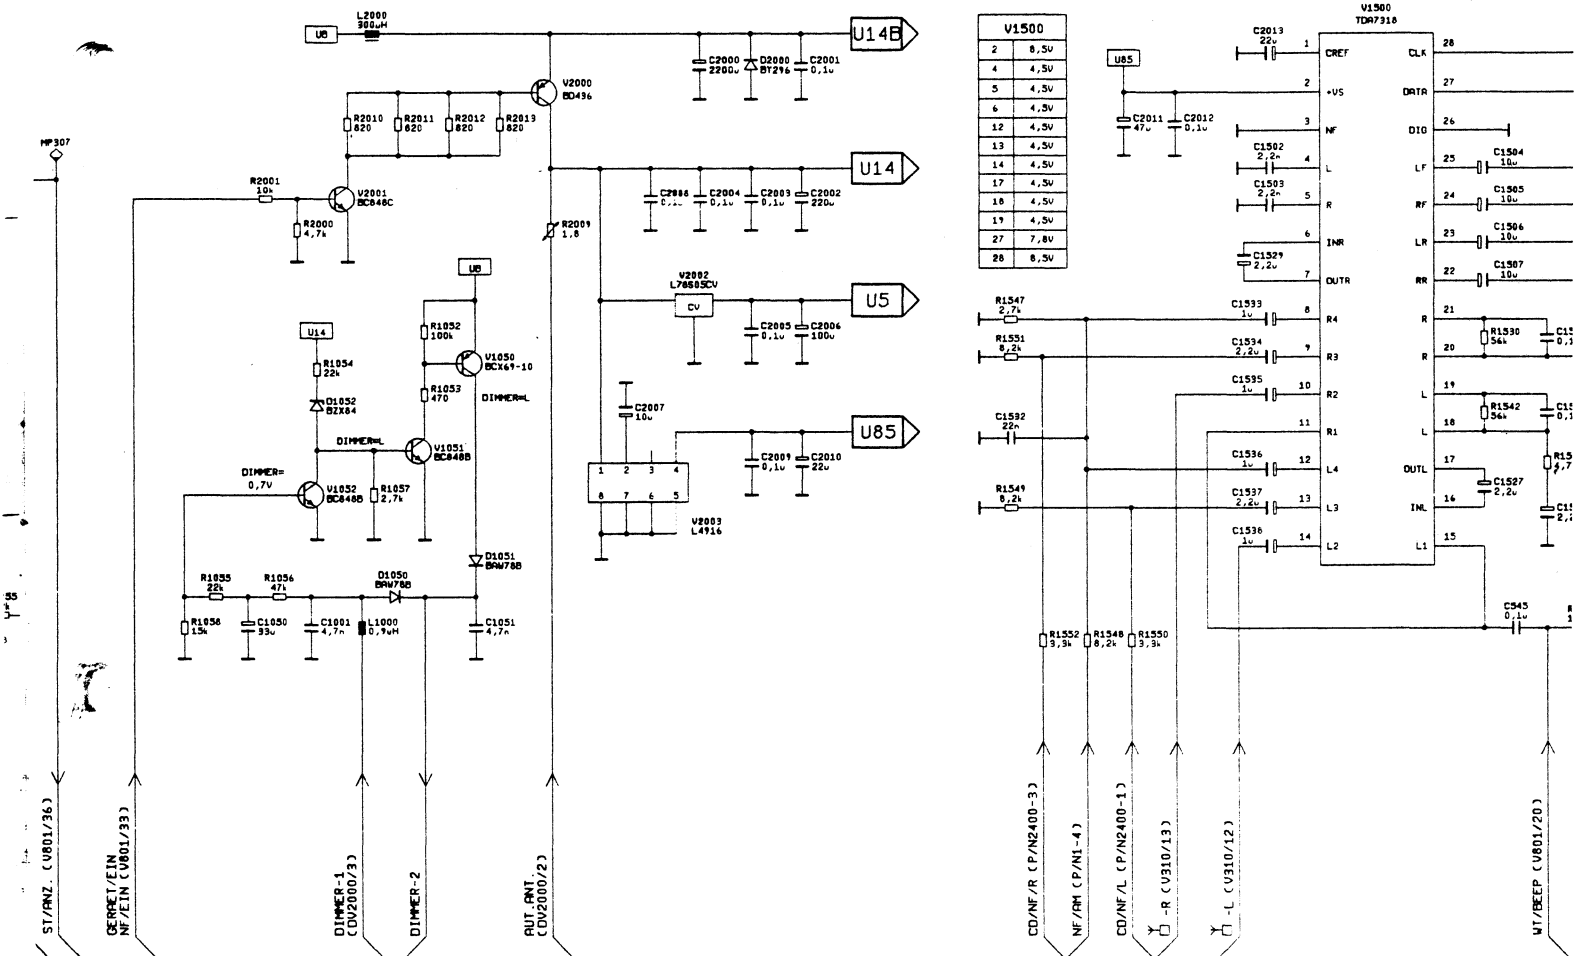

MUNSHEN C/D 41 DSC + C/D + KEU CARD

NF-VERSTÄRKER

NF-STELLER

PREAMP OUT

NETZTEIL

NF-STEIL

KEYBOARD + LCD-TREIBER

OPTICAL PICK-UP BLOCK (1/2)

OPTICAL PICK-UP BLOCK (1/2)

● IC501 CXA-1081C

TO MAIN SECTION